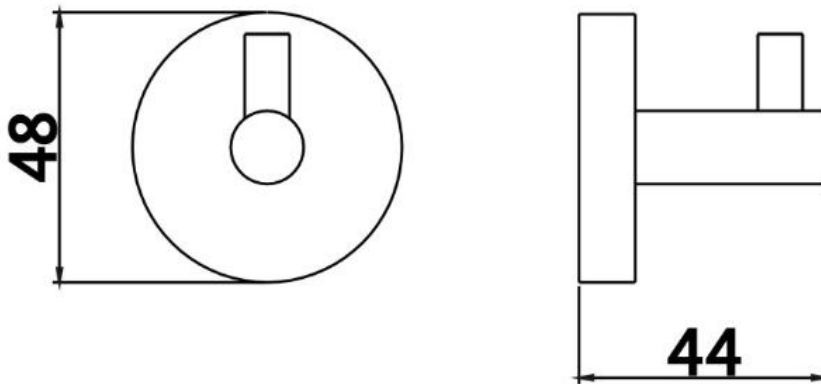

Robe Hook

PRODUCT SPECIFICATIONS

- Dimension : 44 (L) x 48 (D) mm
- Material : Brass Chrome

TECHNICAL DRAWING

Copyright © Rigel Technology (S) Pte Ltd. All rights reserved. Terms of Use.